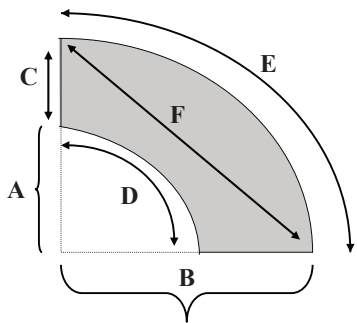

•PALMER SNYDER•

tables. chairs. dance floor.

Serpentine Tables

1.800.535.4519
palmersnyder.com

SERPENTINE TABLE MEASUREMENTS

PS TABLE	TO MAKE A CIRCLE	INNER DIAMETER	OUTER DIAMETER	A INSIDE RADIUS	B OUTSIDE RADIUS	C TABLE WIDTH	D INNER ARCH	E OUTER ARCH	F POINT TO POINT	NUMBER OF LEGS	NUMBER OF PIECES
SP3X8	4	3'	8'	18"	48"	30"	28.3"	75.4"	67.9"	2	4
SP4X9	4	4'	9'	24"	54"	30"	37.7"	84.8"	76.4"	2	4
SP5X10	4	5'	10'	30"	60"	30"	47.4"	94.5"	85"	2	4
SP7X12	5	7'	12'	42"	72"	30"	66.2"	113.3"	102"	3	4