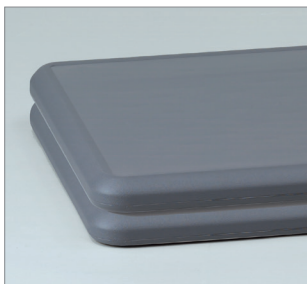

Resilient®
Premium Lightweight Plastic Tables

1.800.535.4519 | palmersnyder.com

Resilient® Premium Lightweight Plastic Folding Tables are lightweight and built to last. These tables feature a rectangular tube frame for added rigidity and an easy-to-clean high-density polyethylene top in our charcoal and new platinum colors!

Platinum / Silver

Charcoal / Charcoal

PLATINUM / SILVER

CHARCOAL / CHARCOAL

	SIZE (IN) ALL 29" H	WEIGHT (LBS)	COLOR
○	24 Round	11	CHARCOAL TOP WITH CHARCOAL LEGS
	48 Round	39	
	60 Round	58	
□	18 x 60	26	OR
	18 x 72	32	
	24 x 48	25	PLATINUM TOP WITH SILVER LEGS
	24 x 60	32	
	24 x 72	38	
	30 x 60	31	
	30 x 72	36	
	30 x 96		

A beveled radius edge is featured on all tables. Folding table top is designed to nest when stacking to allow maximum storage capacity.

NEW Platinum Top with Silver Legs NOW AVAILABLE!