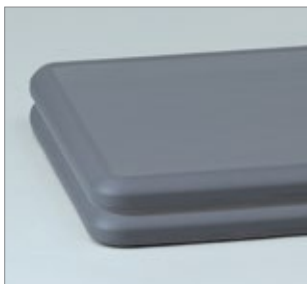

Resilient®
Premium Lightweight Plastic Tables

1.800.535.4519 | palmersnyder.com

Resilient® Premium Lightweight Plastic Folding Tables are lightweight and built to last. These tables feature a rectangular tube frame for added rigidity and an easy-to-clean high-density polyethylene top in our charcoal and new platinum colors!

PLATINUM / SILVER

CHARCOAL / CHARCOAL

	SIZE (IN) ALL 29" H	WEIGHT (LBS)	COLOR
○	24 Round	11	CHARCOAL TOP WITH CHARCOAL LEGS
	48 Round	39	
	60 Round	58	
□	18 x 60	26	OR PLATINUM TOP WITH SILVER LEGS
	18 x 72	32	
	24 x 48	25	
	24 x 60	32	
	24 x 72	38	
	30 x 60	31	
	30 x 72	36	
□	34 x 34	12	

A beveled radius edge is featured on all tables. Folding table top is designed to nest when stacking to allow maximum storage capacity.

NEW Platinum Top with Silver Legs NOW AVAILABLE!